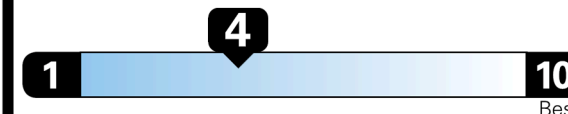

EPA DOT Fuel Economy and Environment

Gasoline Vehicle

Fuel Economy
21 MPG
combined city/hwy
4.8 gallons per 100 miles

Standard SUVs range from 11 to 100 MPG. The best vehicle rates 140 MPGe.

You spend $3,000
more in fuel costs over 5 years
compared to the average new vehicle.

Annual fuel cost
$2,500

Fuel Economy & Greenhouse Gas Rating (tailpipe only)